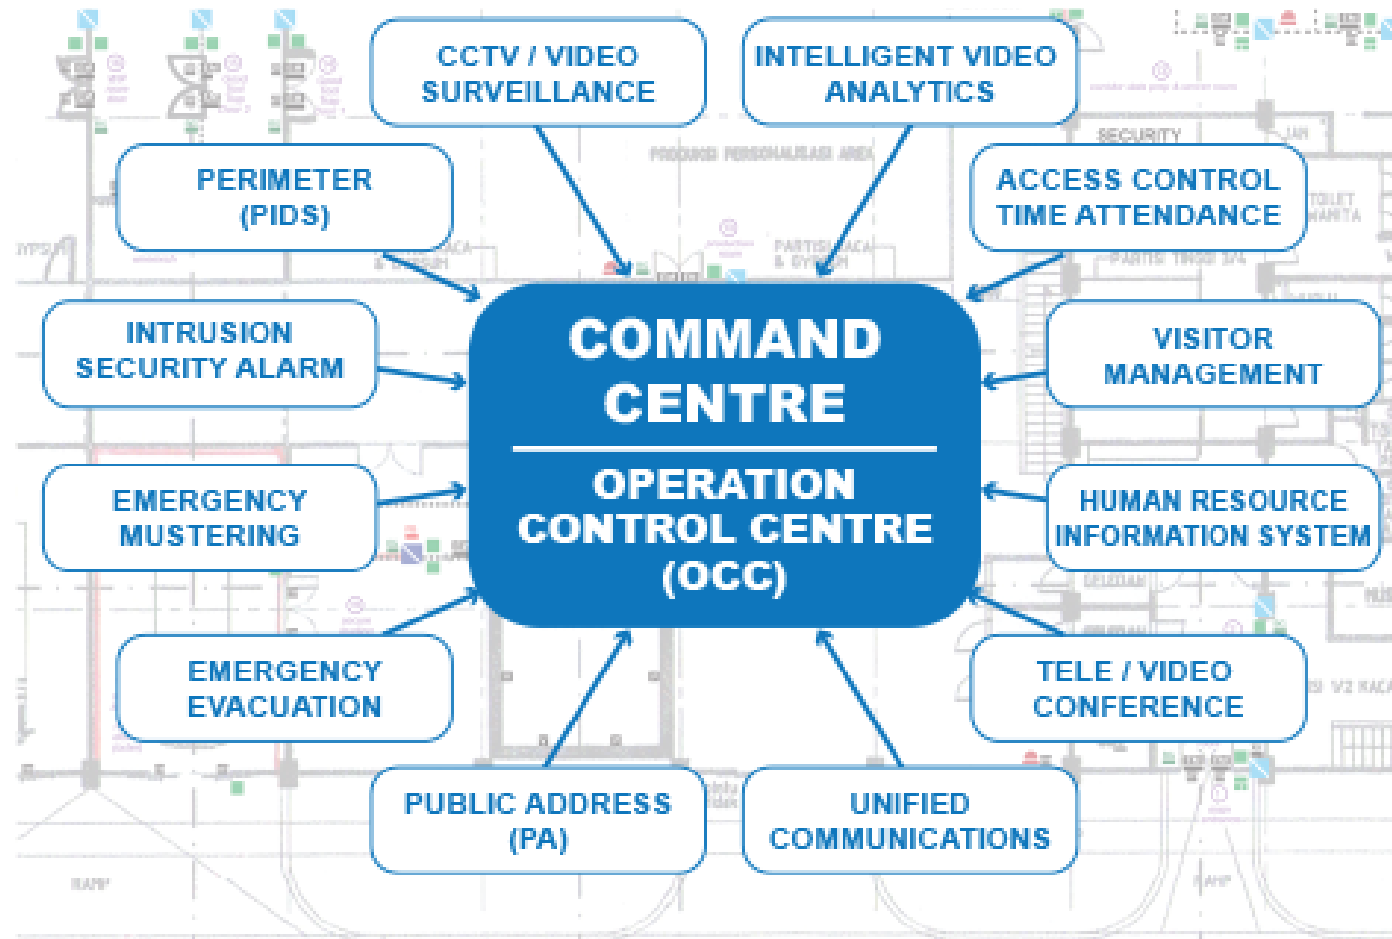

BERKHAN SYSTEMS
INTERNATIONAL PTE LTD - SINGAPORE
• Systems for all, all for systems •

SEIROCOMMANDO

Integrated Monitoring System

Overview

Module for Tables and Reports

- In essence, it is a platform for combining different types of reports into one monitoring center platform in a flexible manner
- Integrated into a database that can be analyzed and other processes can be carried out in the future

Module for Chart Integration

- It is a way to integrate various information and data dashboards into a single platform that can be used for decision making purposes
- Integrated into a database that can be analyzed and other processes can be carried out in the future

Module for Data Modelling

Used to carry out the process of analysis and modeling of the data before it is displayed on a dashboard as a result of that analysis and modeling. In addition to pivoting, drill-downs (detailing), drill-ups (summarizing) and other appropriate models, this process involves pivoting and drill downs (detailing).